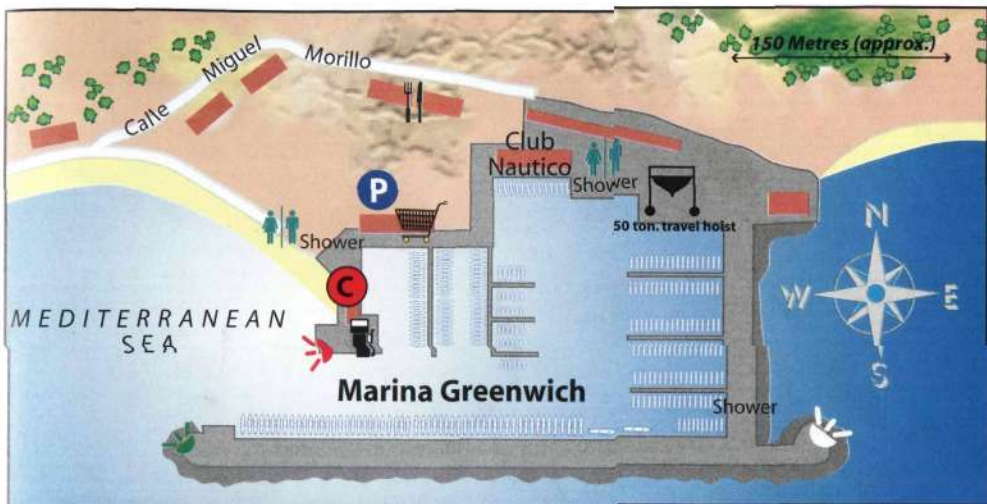

**38°37'5"N00°00'3"W**  
 Tel. +34 965 84 22 00  
 Fax. +34 965 84 23 07  
[marina@marinagreenwich.com](mailto:marina@marinagreenwich.com)  
[www.marinagreenwich.com](http://www.marinagreenwich.com)  
 Maximum length = 30 M  
 Depth of water in berths=2.5 - 6 M  
 Number of berths =1100  
 VHF channel= 09