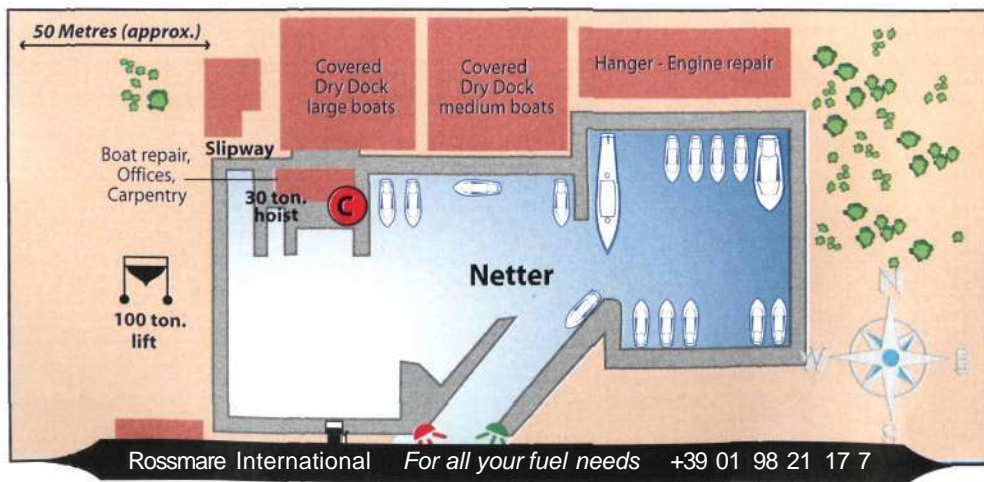

Rossmare International

For all your fuel needs

+39 01 98 21 17 7