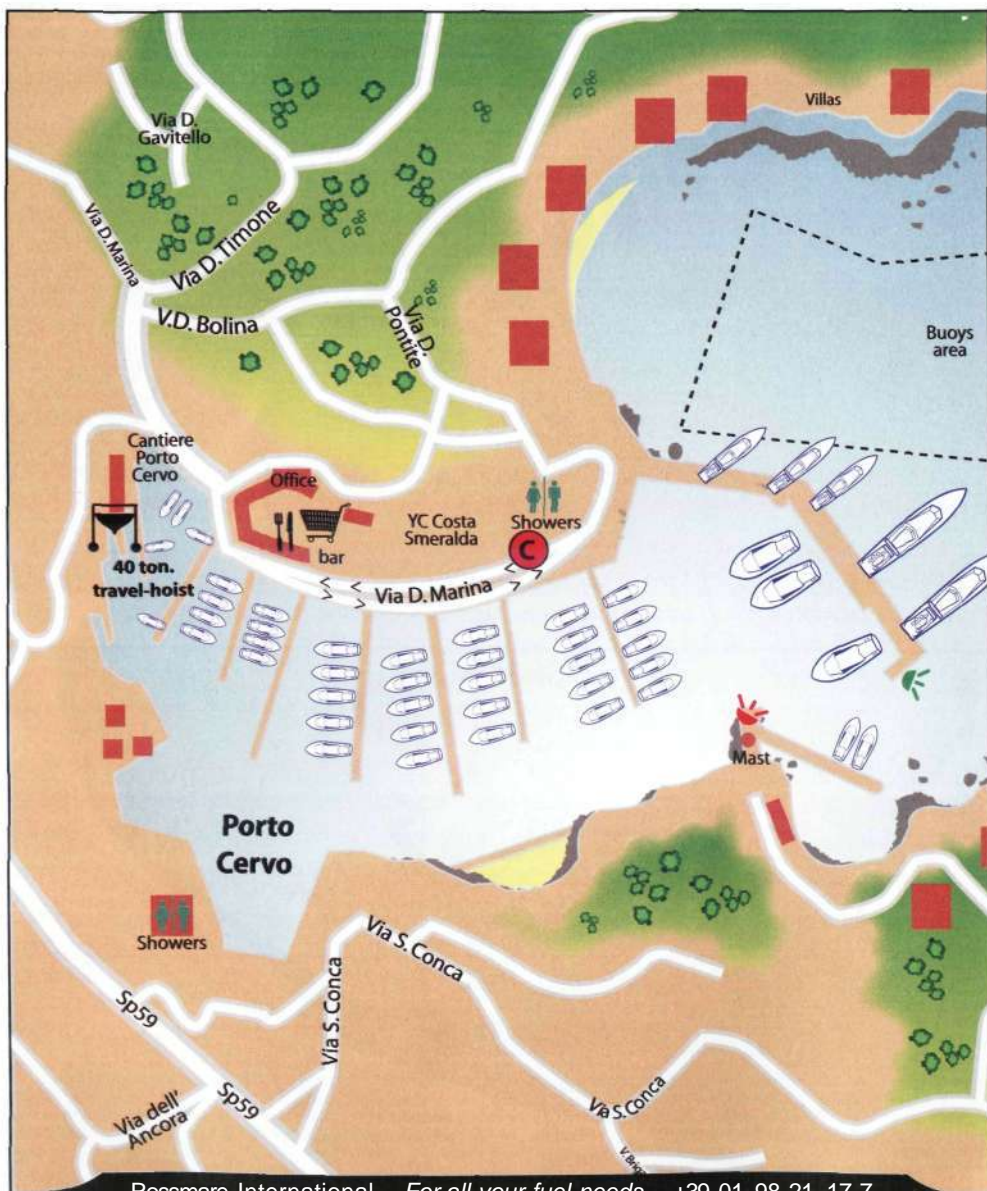

126 ITALY, PORTO CERVO (SARDINIA) - MARINA DI PORTO CERVO

41°08'19"N 09°32'35"E

Tel. +39 07 89 90 51 11

Fax. +39 07 89 91 15 3

info@marinadiportocervo.com

www.marinadiportocervo.com

Maximum length = 50 M

Depth of water in berths = 6 M

Number of berths = 700

VHF Channel = 09

PROVISIONING

Chez Lucette +33 (0)4 95 73 19 38

YACHT SUPPLIERS & SERVICES

Star Yacht Group

+39 33 95 80 51 14

FUEL BUNKERING

Rossmare International

+39 01 98 21 17 7

YACHT AGENTS

All Services +39 01 84 53 35 33

WINE & SPIRIT SUPPLIERS

Blu Yachting Services

+39 36 65 26 77 00

CAR RENTAL

Rent.it +39 07 92 01 60 72

HOTEL

La Rocca +39 07 899 331 31

DIVING CENTRE

Orso Diving

+39 07 89 99 001

EMERGENCY NUMBERS

Ambulance 118

Fire 115

Police.....113

European Emergency.....112

Rossmare International For all your fuel needs +39 01 98 21 17 7